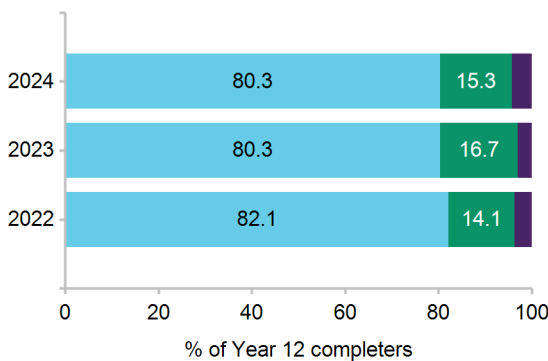

Next Step 2024 Post-School Destinations

Brisbane State High School

This is a summary of the post-school destinations of students from Brisbane State High School who completed Year 12 and gained a Senior Statement in 2023. The results are from the *Year 12 Completers Survey*, which is conducted approximately six months after students completed Year 12.

For more information about the survey visit the *Next Step* website www.qld.gov.au/nextstep. Regional and statewide reports will be available from October 2024.

81.7% response rate

463 out of 567 Year 12 completers from this school responded to the 2024 survey. *Results may not be representative of all Year 12 completers at this school.*

Post-school destinations

In 2024, 95.7% of Year 12 completers from Brisbane State High School were engaged in education, training or employment in the year after they completed school.

Of the 463 respondents, 80.3% continued in education and training. The most common study destination was bachelor degree.

A further 15.3% transitioned directly into paid employment only.

All Year 12 completers were assigned to a *main destination*. Respondents who were both studying and working are reported as being in education or training, including apprentices and trainees.

Engagement over time